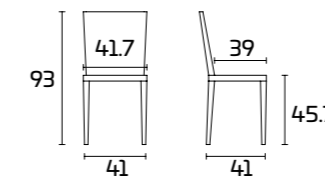

Frame:
Robinia Oak SCAV 7+2
Seat:
Rustic synthetic straw

AVELLANA

Please consult the QR Code for information about available finishes.

PRODUCT SPECIFICATIONS

Frame and legs: in Beech wood for all matt lacquered colours with or without Gold and Silver decoration or in painted solid Ash wood for all other colours

Seat: in synthetic straw