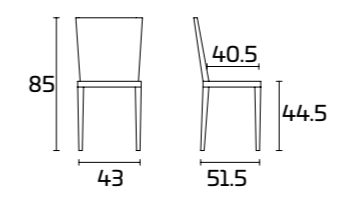

AVENUE

Please consult the QR Code for information about available finishes.

PRODUCT SPECIFICATIONS

Frame: in painted metal

Seat and back: in Net fabric
(70% polyvinyl chloride - 30% polyester)

AVENUE Chair