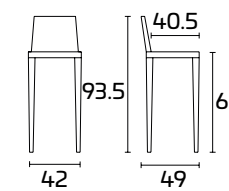

PRODUCT SPECIFICATIONS

Frame: In painted metal

Seat and back: In Net fabric
(70% polyvinyl chloride - 30% polyester)

Frame:
Painted Warm Grey
Seat and back:
Brown NET

Frame:
Painted Warm Grey
Seat and back:
Grey NET