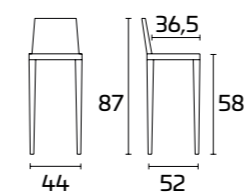

PRODUKTDATENBLATT

Gestell: aus verchromtem oder lackiertem Stahl mit Finish halbgänzend

Sitz: aus Acryl

Gliss 902