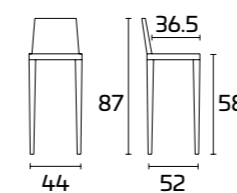

PRODUCT SPECIFICATIONS

Frame: In chrome-finish Steel, revolving and height-adjustable with gas piston

Seat: In Acrylic

Gliss 970

GLISS Stool

Frame:
Chrome-finish
Seat:
Black Acrylic

Frame:
Chrome-finish
Seat:
Transparent Orange Acrylic