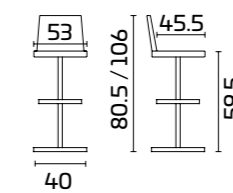

PRODUCT SPECIFICATIONS

Frame: In chrome-finish Steel, revolving and height-adjustable with gas piston

Seat: In Acrylic

Gliss 970

GLISS Stool

Frame:
Chrome-finish
Seat:
Black Acrylic

Frame:
Chrome-finish
Seat:
Transparent Orange Acrylic