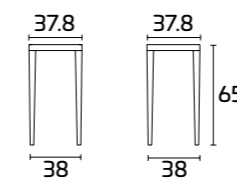

PRODUCT SPECIFICATIONS

Frame: in solid Beech wood for Walnut SCAV 689 or in solid Ash wood for all other colours

Seat: in natural straw

Frame:
Chestnut SCAV 643
Seat:
Natural straw

Stool MARGOT

Gestell:
Eiche Weiß Absolut SCAV 670
Sitzfläche:
Stroh, Natur